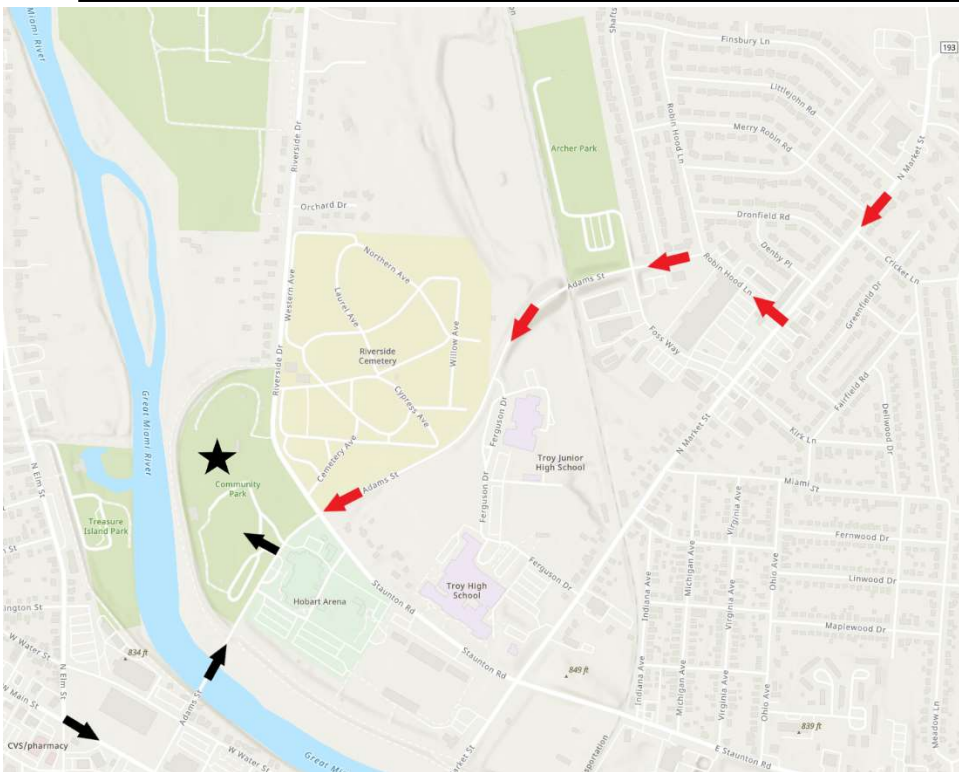

Presenting Sponsors:

Chevrolet
of Troy

General Chairman's Award is to remain at Troy Strawberry Festival Office

Troy Strawberry Festival Includes:

- Arts & Crafts "Galore"
- Good Food-Lots of Strawberries
- Entertainment
- Organized Activities