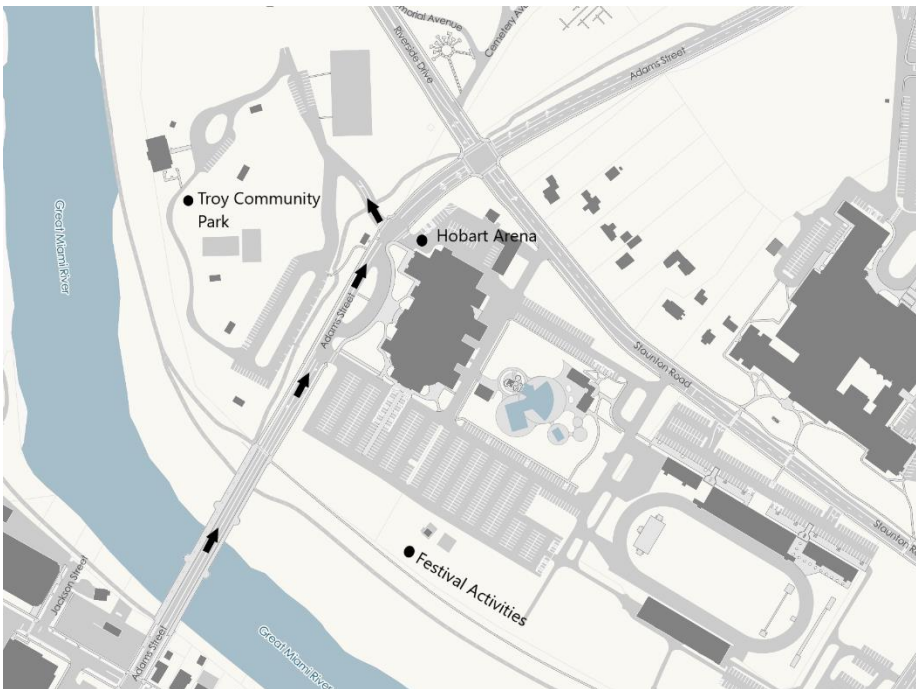

2022 Troy Strawberry Festival

CRUISE-IN

Sunday, June 5th, 2022

At Troy Community Park- RAIN OR SHINE

No Alcohol Permitted.

Details:

- Registration begins 8:00am-10:00am
- Cruise-in will be held from 10:00am to 2:00pm
- \$5 Entry Fee for those wanting to be judged (CASH ONLY)
- Dash Plaques to be given for the first 250 cars.
- Award Ceremony to be held at 1:30pm

I-75 to Exit 74, go East on state Route 41, follow Hobart Arena Signs

Troy Strawberry Festival Includes:

- Arts & Crafts "Galore"
- Good Food-Lot of Strawberries
- Entertainment
- Organized Activities

Plan now to join us! For more details phone: Troy Strawberry Festival, Inc. (937)-339-7714